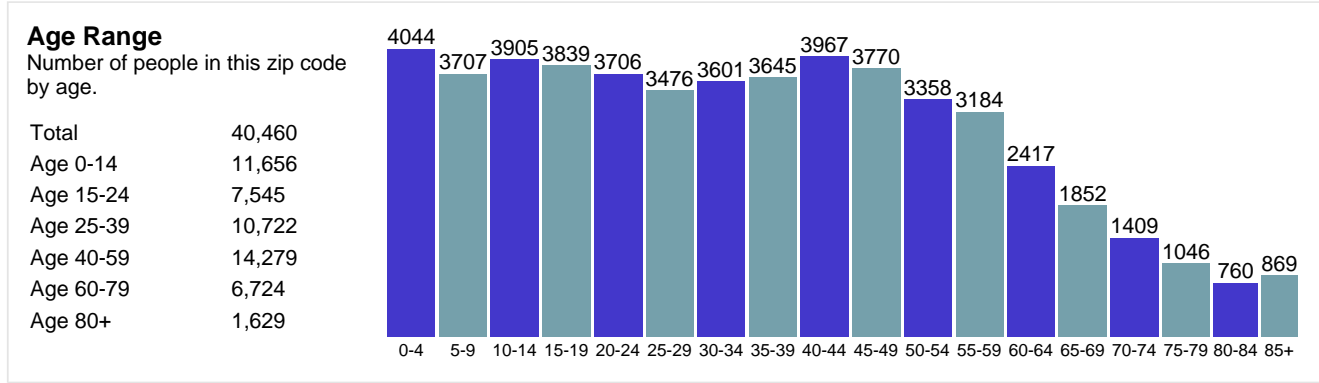

Demographics (Zip Code: 30263)

Demographics Data for Zip Code 30263