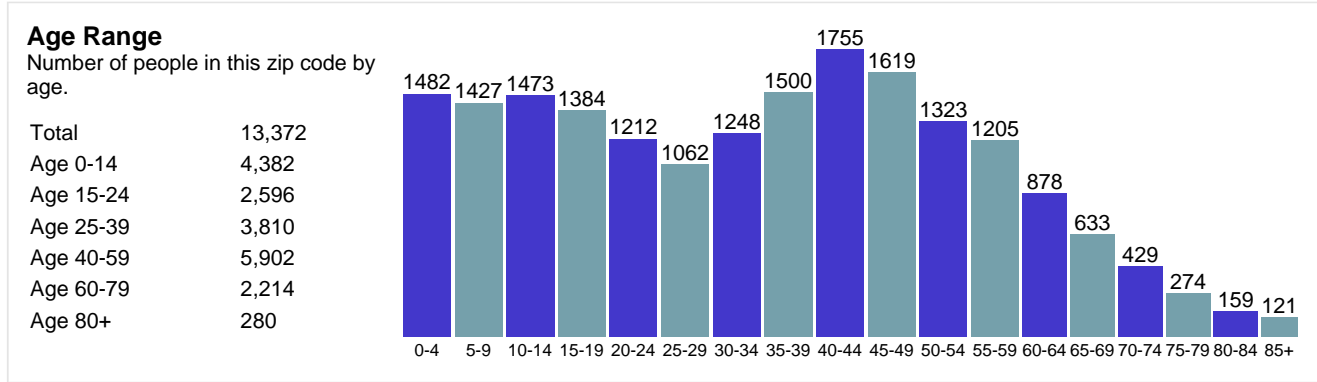

Demographics (Zip Code: 30277)

Demographics Data for Zip Code 30277