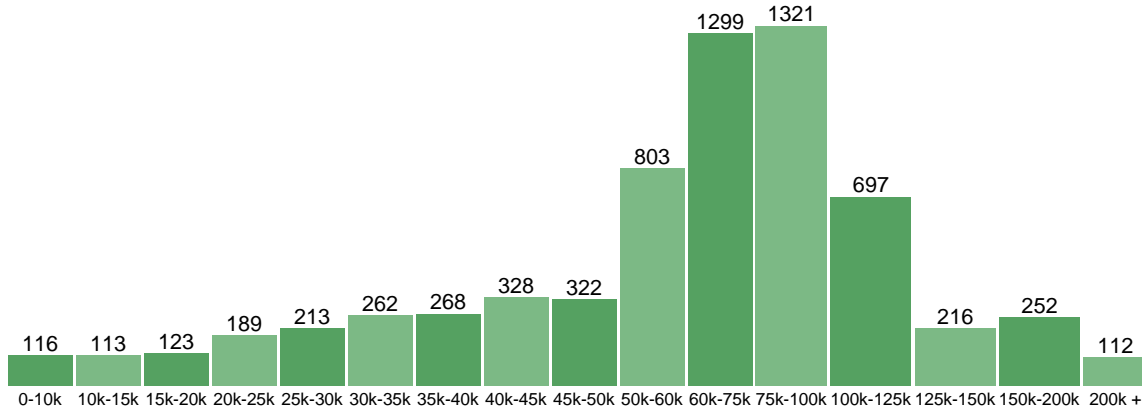

Community Information

For

Zip Code 30277

Economy (Zip Code: 30277)

Economic Data for Zip Code 30277

Household Income Graph

Household Income	
Estimated Values (2007)	
Median Income:	\$68,338
Average Income:	\$73,310
Per Capita Income	\$25,439
Projected Values (2012)	
Median Income:	\$68,074
Average Income:	\$73,146
Per Capita Income	\$25,391

Own / Rent	
Estimated Values (2007)	
Total Home Owners: 4,531	
Total Renters: 374	
	
Renters: 0.08%	Owners: 0.92%
Projected Values (2012)	
Total Home Owners: 4,531	
Total Renters: 374	
	
Renters: 0.08%	Owners: 0.92%

Household Size	
Estimated Values (2007)	
Average Household Size:	2.8
One Person Households:	777
Total Families:	5,704
Total Housing Units:	5,083
Vacant Housing Units:	178
Projected Values (2012)	
Average Household Size:	2.8
One Person Households:	952
Total Families:	6,979
Total Housing Units:	5,083
Vacant Housing Units:	178

Estimated (Current):	433
Projected (2012):	530

Households

Total (2000 Census):	4,570
Estimated (Present):	6,658
Projected (2012):	8,151

Household Change (2000-Present)
45.6%

Household Change (2000-2012)
78.3%