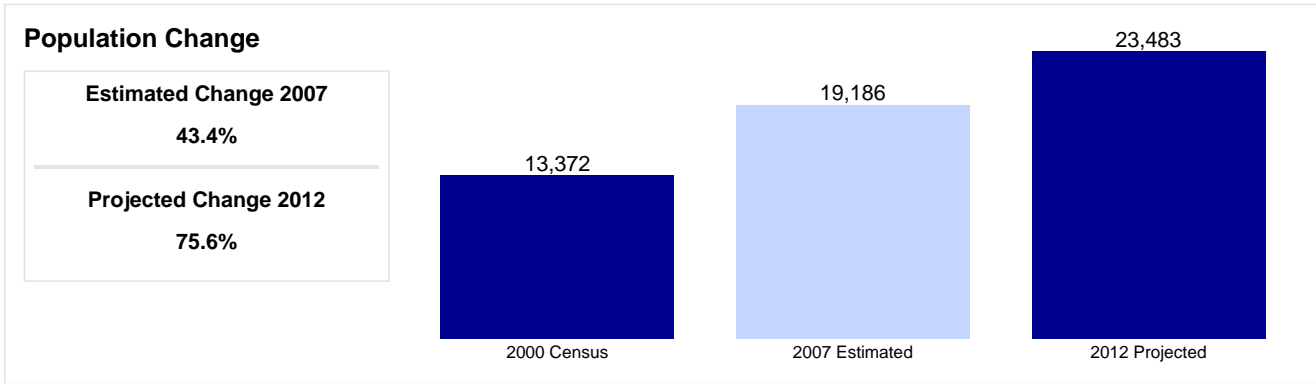

Note: Household Income figures are based on total household income.

Demographics (Zip Code: 30277)

Demographics Data for Zip Code 30277

Population (Zip Code: 30277)

Population Data for Zip Code 30277

Population Density
(People per square mile)

Estimated (Current):	433
Projected (2012):	530

Households

Total (2000 Census):	4,570
Estimated (Present):	6,658
Projected (2012):	8,151

Household Change (2000-Present)
45.6%

Household Change (2000-2012)
78.3%

Notes:

- Figures in the Population Change graph represent total population for the zip code.
- Estimated Change 2007 shows the percentage of population change between the 2000 Census and 2007.
- Projected Change 2012 shows the projected percentage of population change between the 2000 Census and 2012.