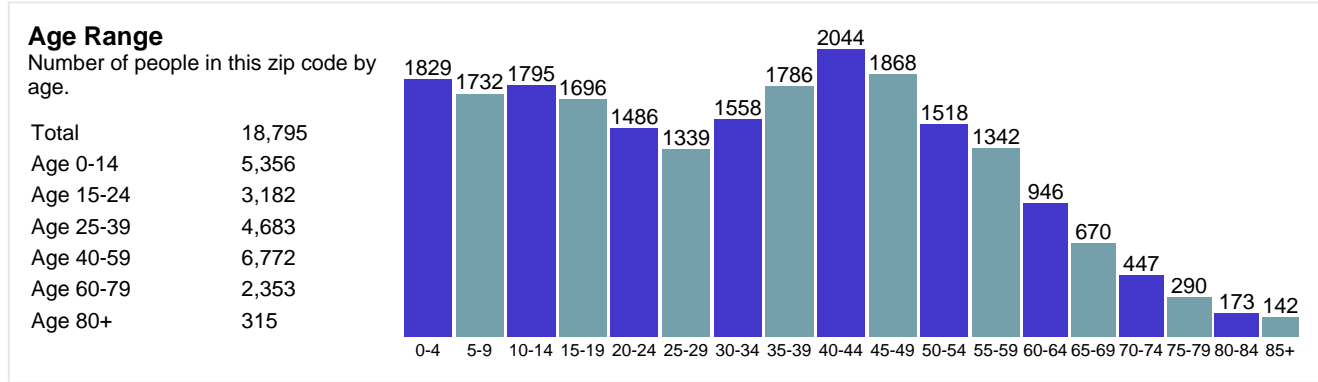

Demographics (Zip Code: 30265)

Demographics Data for Zip Code 30265